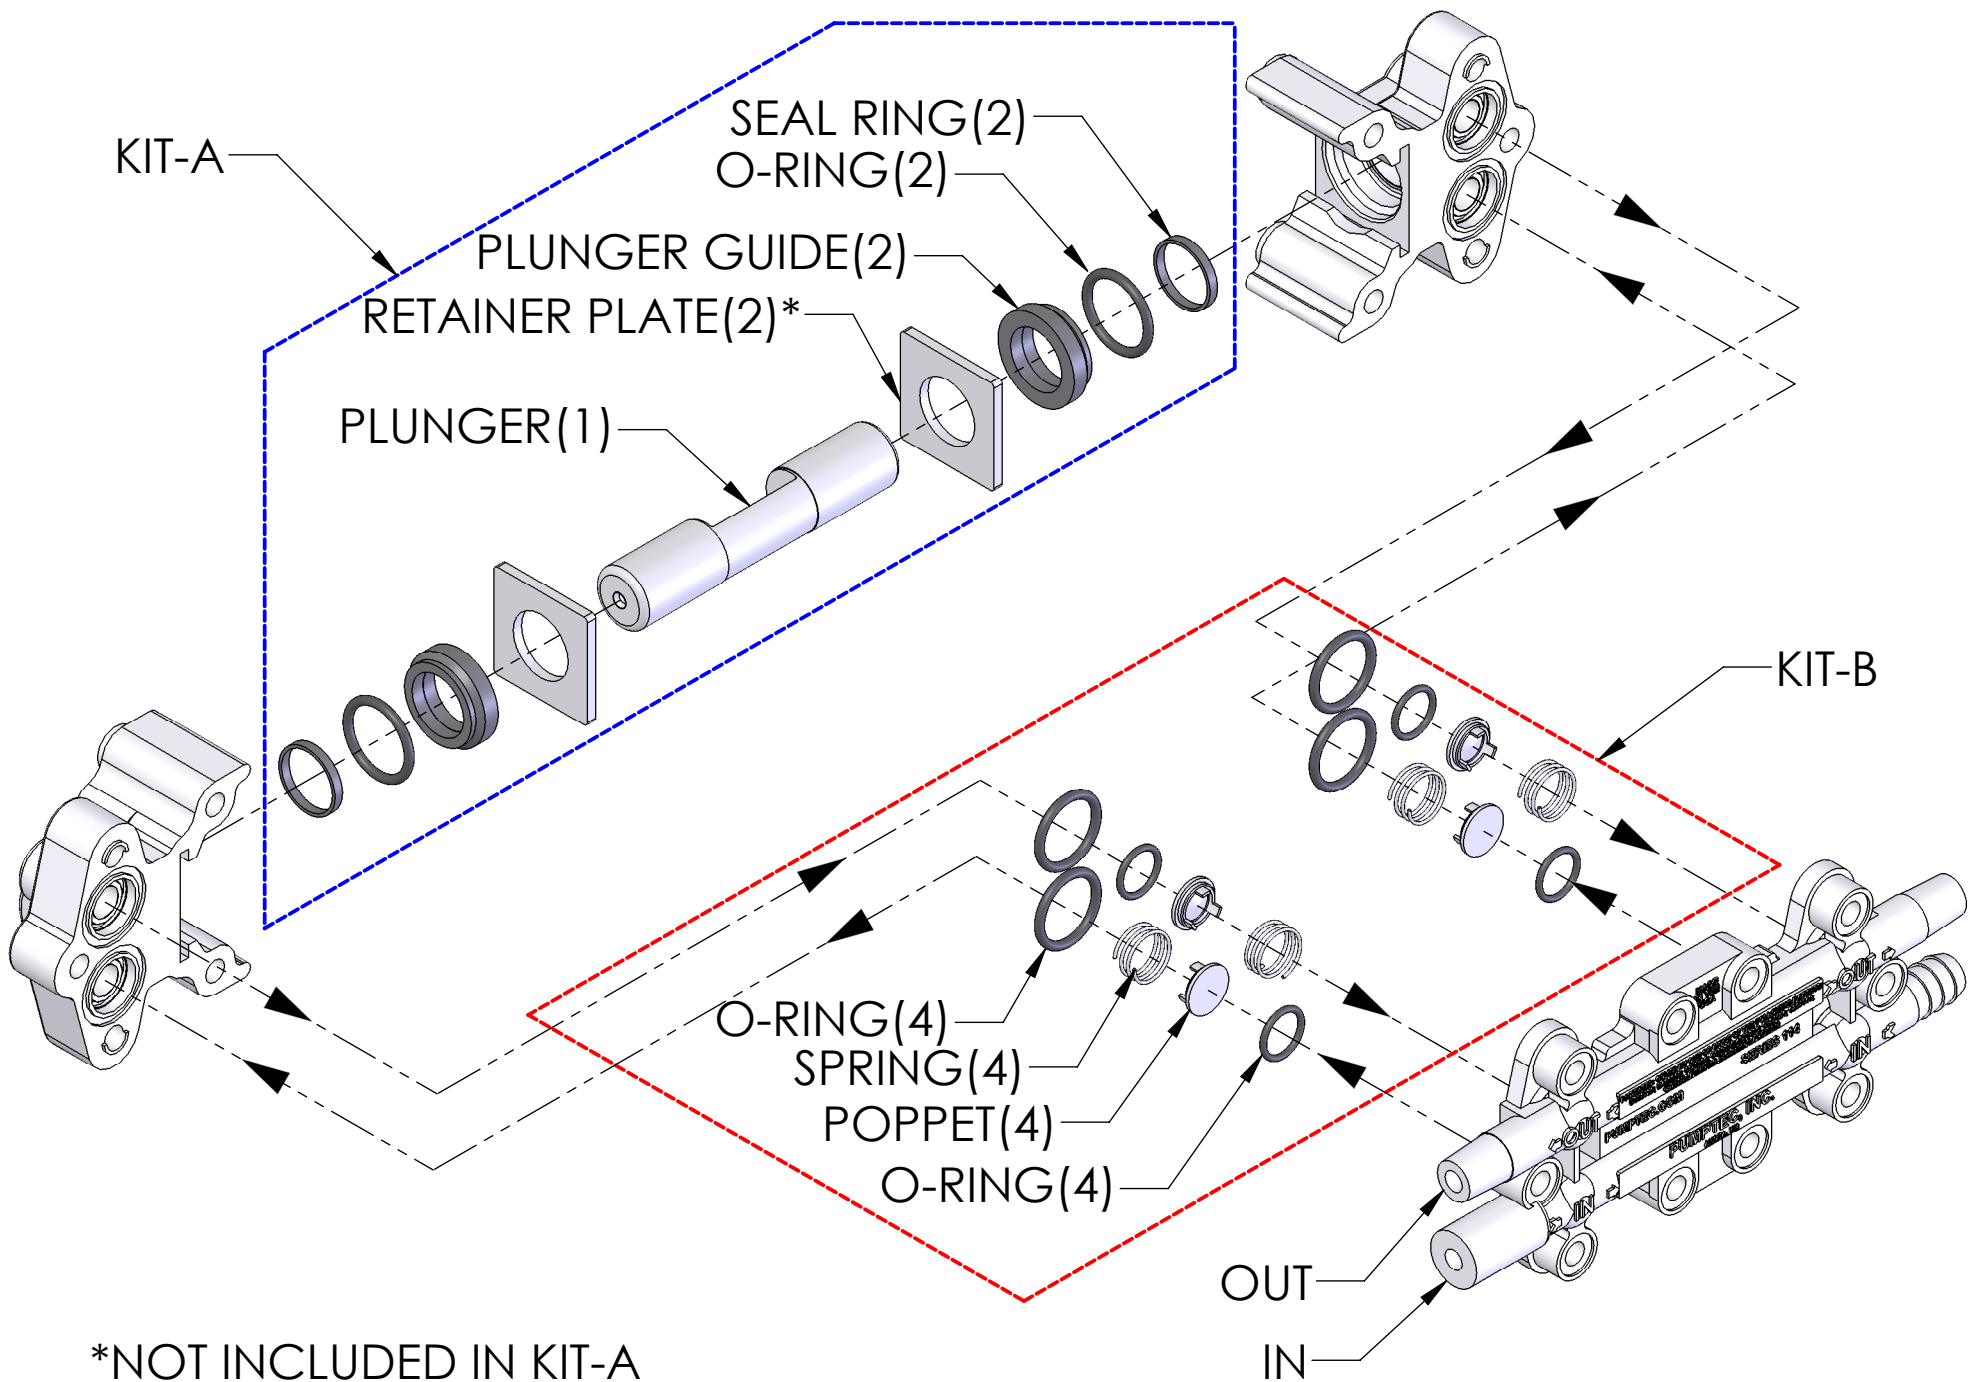

114T SCHEMATIC

PART NUMBER DESCRIPTION

KIT-A

10001	KIT-A, PLUNGER & SEALS, 112T/114T, BUNA
10005	KIT-A, PLUNGER & SEALS, 112T/114T, VITON
RETAINER PLATES NOT INCLUDED IN KIT-A.	
BROWN O-RINGS INDICATE VITON	
BLACK O-RINGS INDICATE BUNA	

KIT-B

10040	KIT-B, VALVE & SEALS, 114T/114V, FOR G VALVES, BUNA
10041	KIT-B, VALVE & SEALS, 114T/114V, FOR G VALVES, VITON
BROWN O-RINGS INDICATE VITON	
BLACK O-RINGS INDICATE BUNA	

PUMP WITH MOUNTING BOLTS.

60083	114T PUMP ONLY, BUNA, G-VALVE, 4 PORTS, BLACK
60084	114T PUMP ONLY, BUNA, G-VALVE, 6 PORTS, BLACK
60085	114T PUMP ONLY, VITON, G-VALVE, 4 PORTS, BLACK
60086	114T PUMP ONLY, VITON, G-VALVE, 6 PORTS, BLACK
CAM BEARING & MOTOR NOT INCLUDED.	